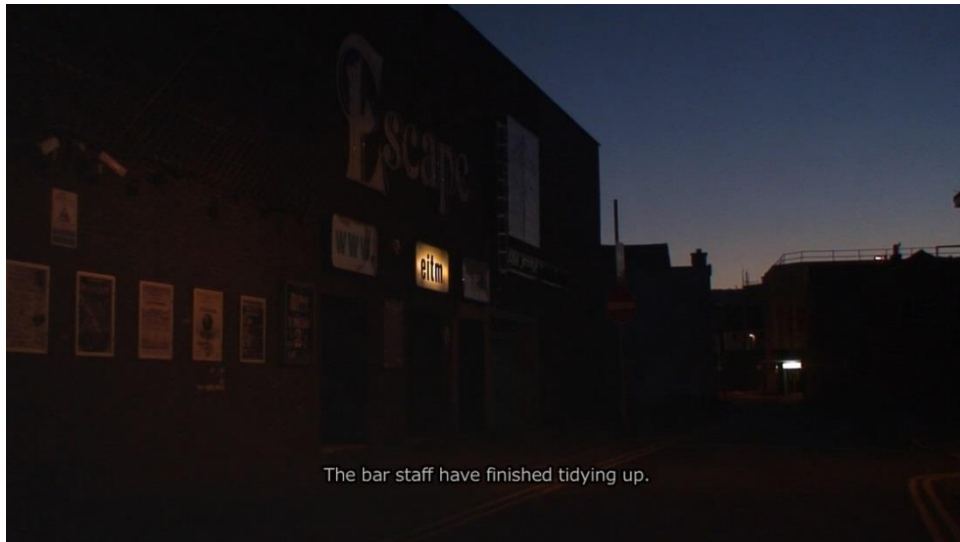

Oriel Gelf **Glynn Vivian** Art Gallery

Anthony Shapland **Suddenly After a Long Silence**

Main Gallery
12 April - 22 June 2008

Born in Pontypridd, Anthony Shapland is a Cardiff- based artist who has exhibited nationally and internationally.

His first solo exhibition, touring from Chapter gallery, Cardiff includes a series of films which observe the everyday, but also reference ideas of staging and scripting. For example *A Setting* (2007) shows the slow descent into darkness in a rural setting. The exhibition also includes a new work made in the streets of Swansea.