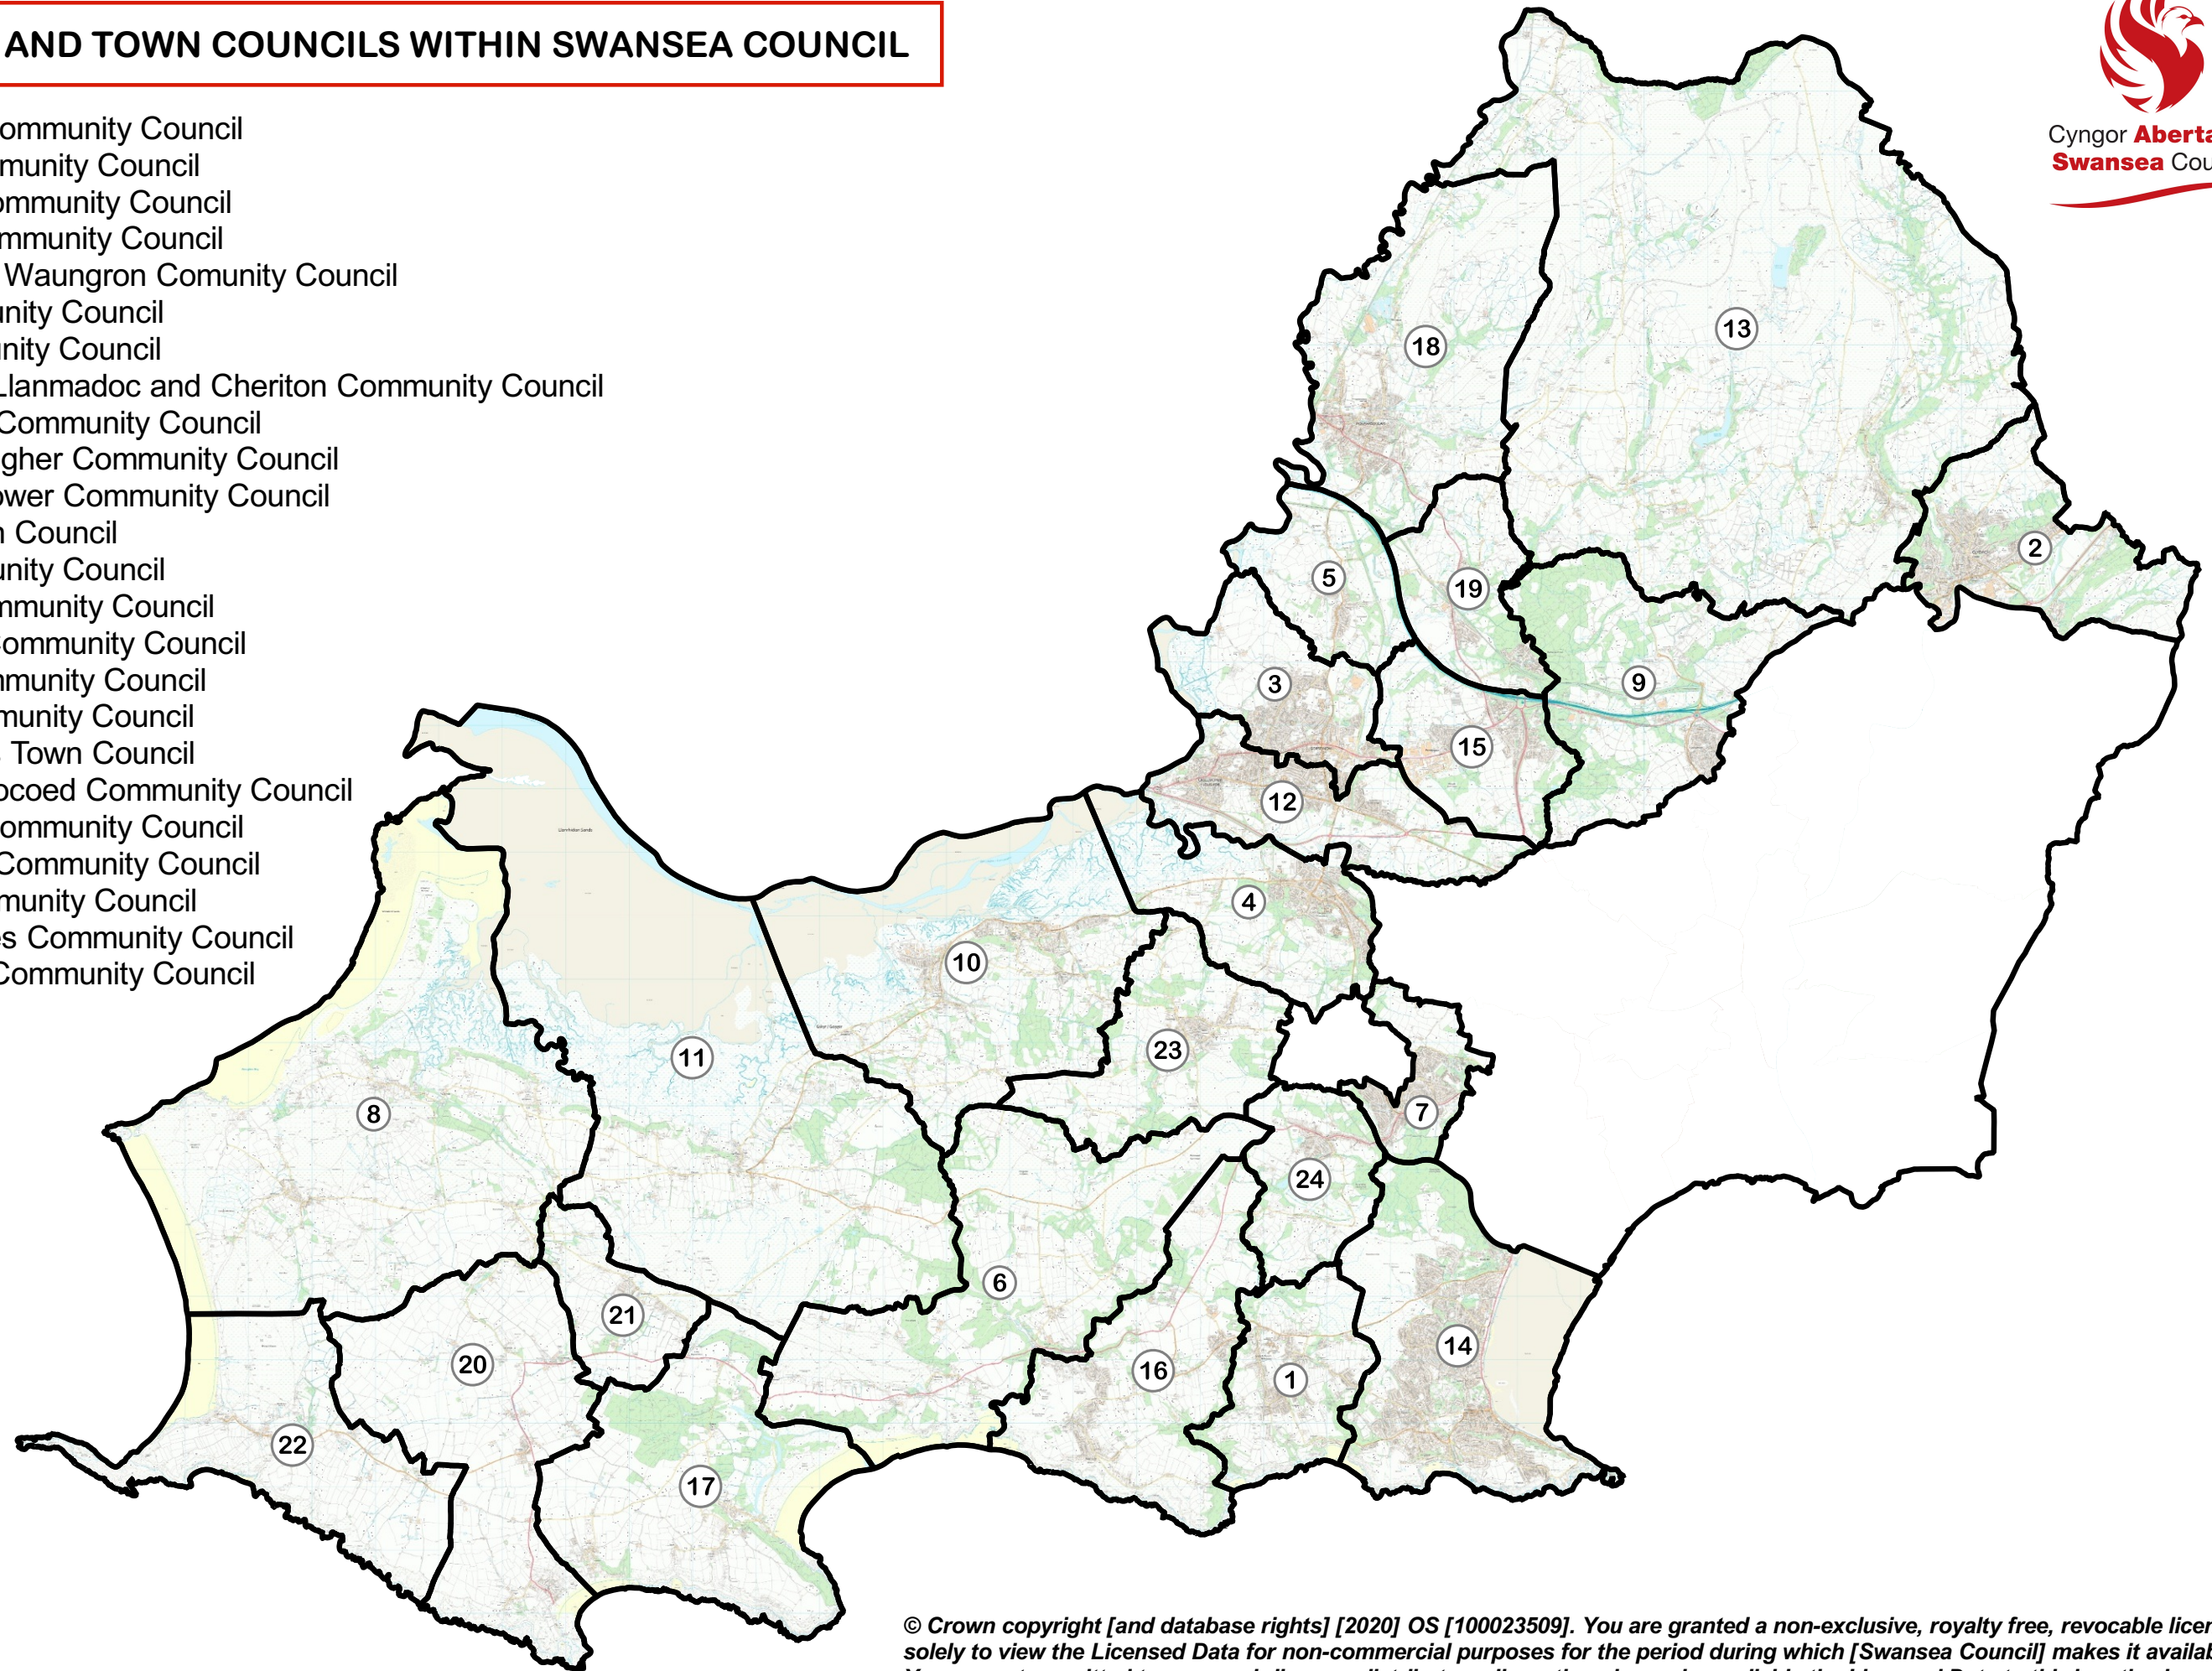

COMMUNITY AND TOWN COUNCILS WITHIN SWANSEA COUNCIL

Cyngor **Abertawe**
Swansea Council

- 01 - Bishopston Community Council
- 02 - Clydach Community Council
- 03 - Gorseinon Community Council
- 04 - Gowerton Community Council
- 05 - Grovesend & Waungron Community Council
- 06 - Ilston Community Council
- 07 - Killay Community Council
- 08 - Llangennith, Llanmadoc and Cheriton Community Council
- 09 - Llangyfelach Community Council
- 10 - Llanrhidian Higher Community Council
- 11 - Llanrhidian Lower Community Council
- 12 - Llŵchwr Town Council
- 13 - Mawr Community Council
- 14 - Mumbles Community Council
- 15 - Penllergaer Community Council
- 16 - Pennard Community Council
- 17 - Penrice Community Council
- 18 - Pontarddulais Town Council
- 19 - Pontlliw & Tirocoed Community Council
- 20 - Port Eynon Community Council
- 21 - Reynoldston Community Council
- 22 - Rhossili Community Council
- 23 - Three Crosses Community Council
- 24 - Upper Killay Community Council

© Crown copyright [and database rights] [2020] OS [100023509]. You are granted a non-exclusive, royalty free, revocable licence solely to view the Licensed Data for non-commercial purposes for the period during which [Swansea Council] makes it available. You are not permitted to copy, sub-license, distribute, sell or otherwise make available the Licensed Data to third parties in any form. Third party rights to enforce the terms of this licence shall be reserved to OS.