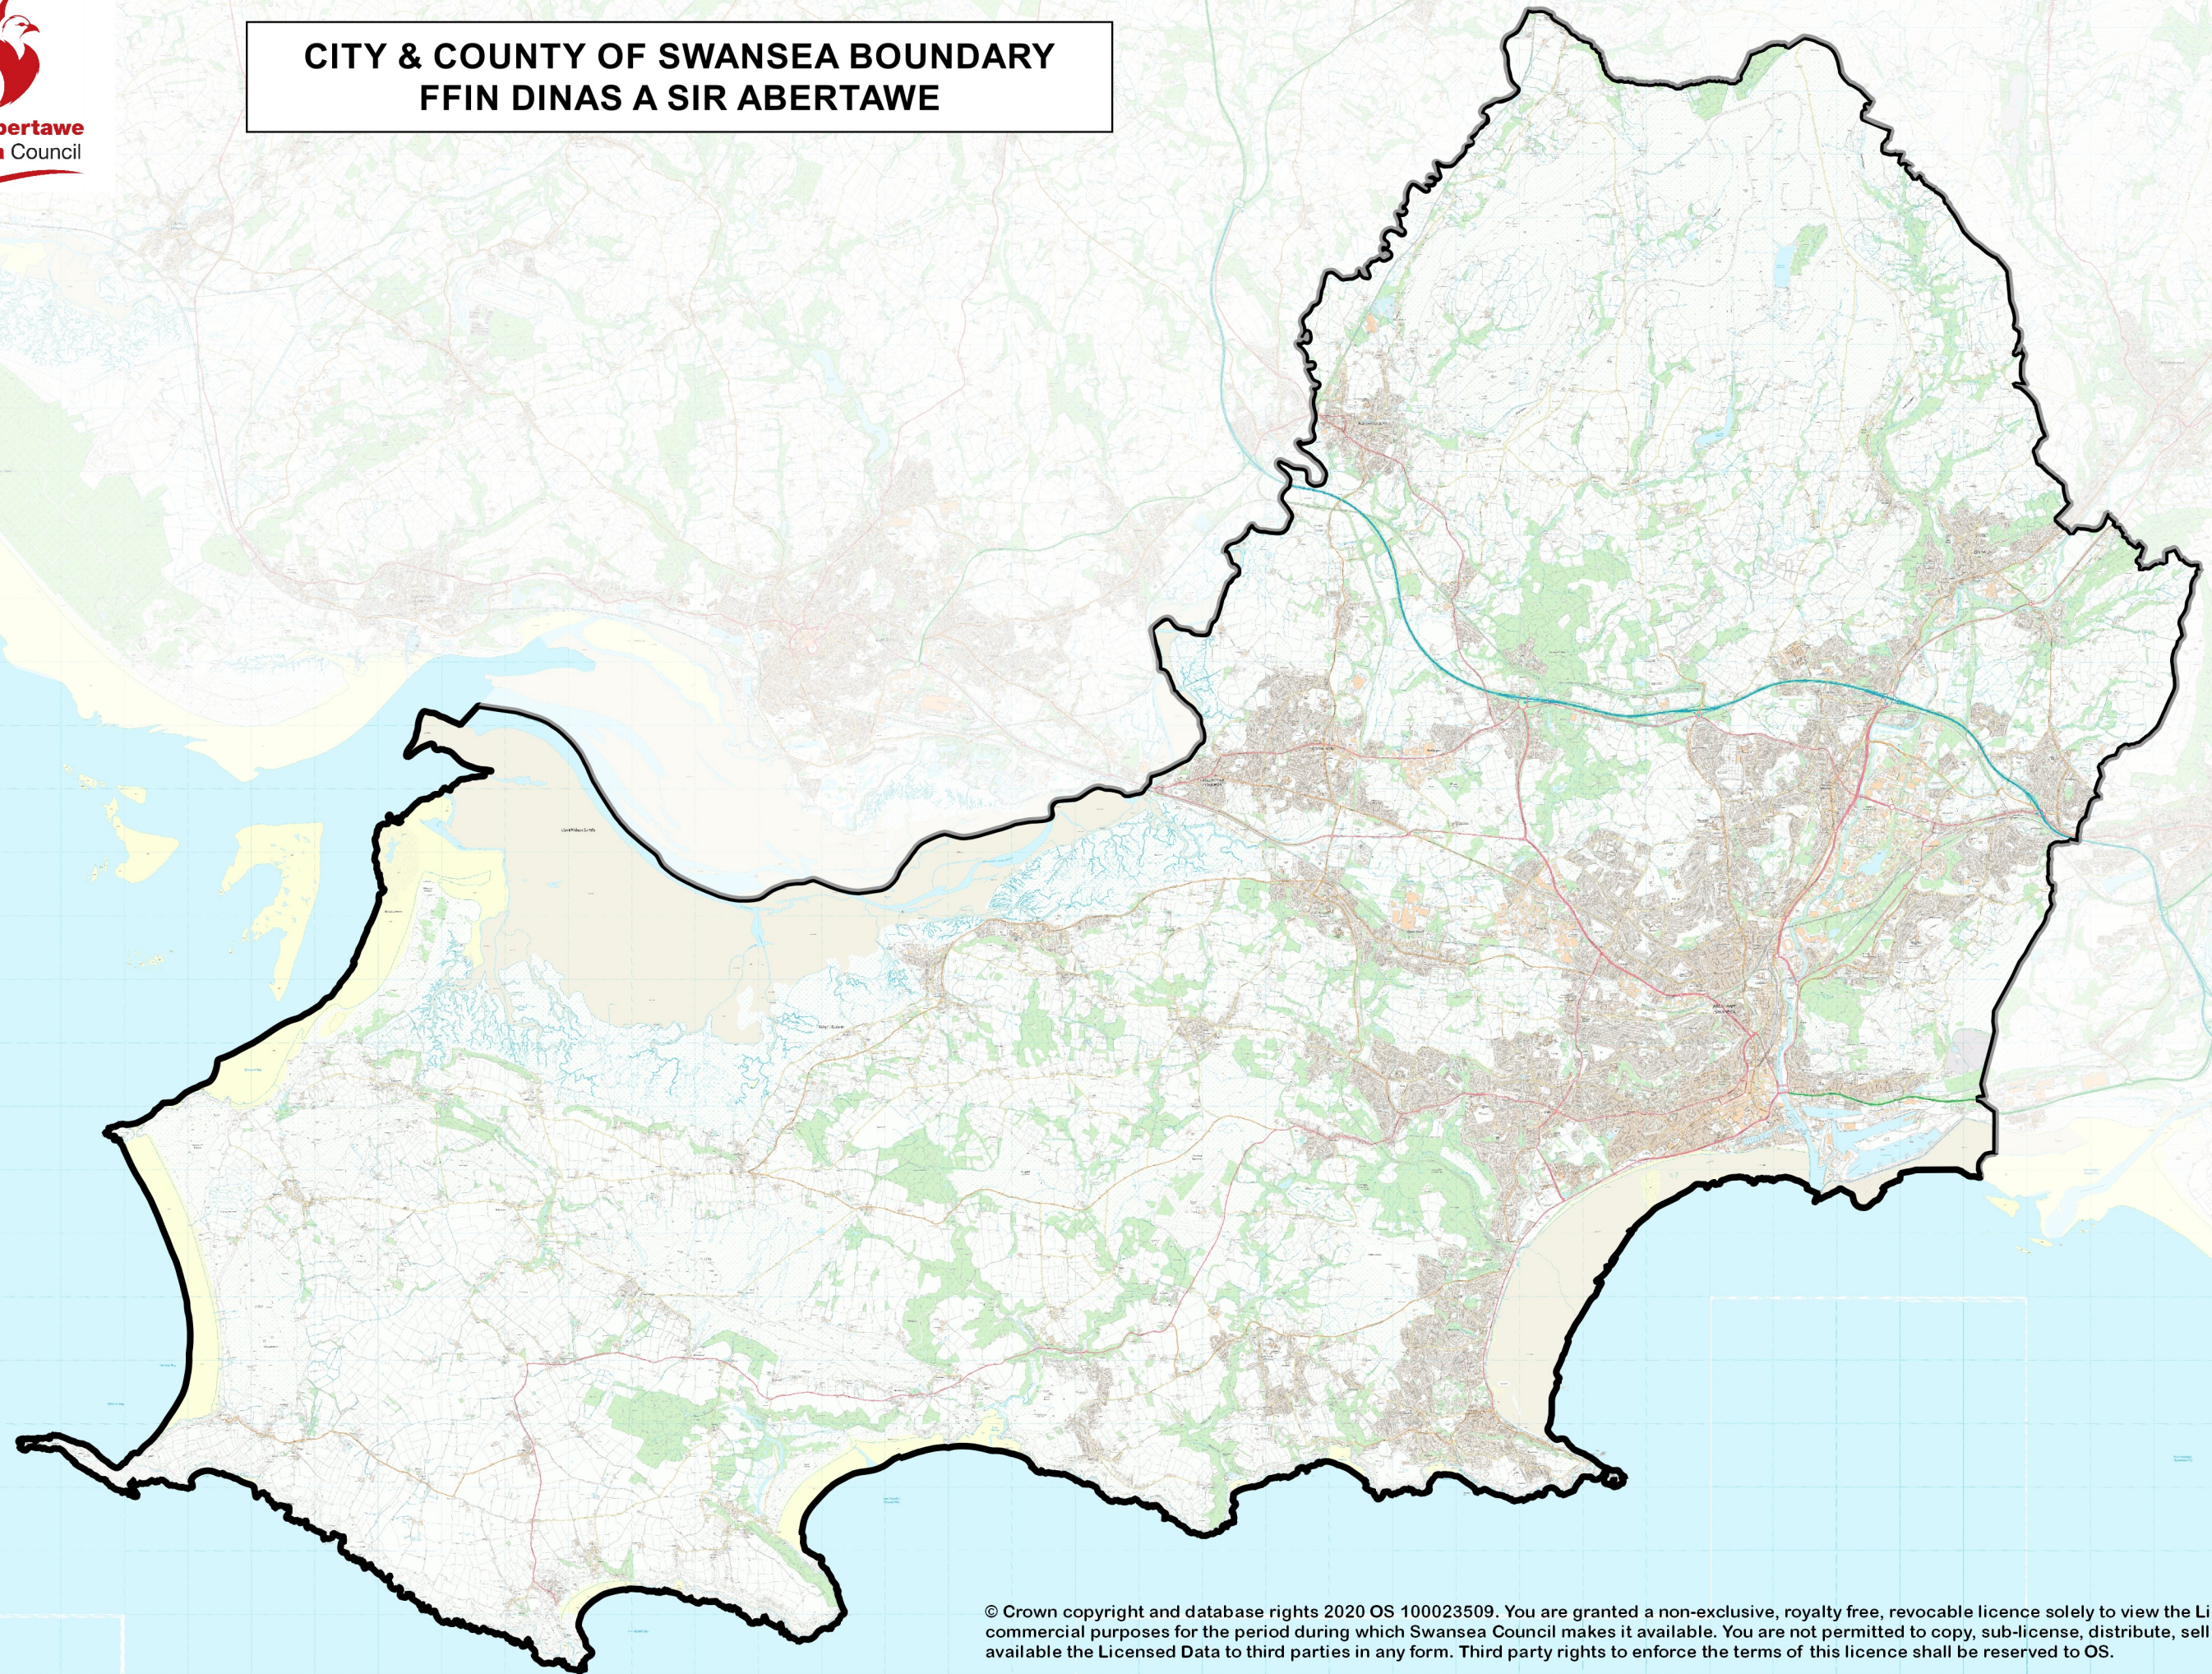

CITY & COUNTY OF SWANSEA BOUNDARY
FFIN DINAS A SIR ABERTAWE

© Crown copyright and database rights 2020 OS 100023509. You are granted a non-exclusive, royalty free, revocable licence solely to view the Licensed Data for non-commercial purposes for the period during which Swansea Council makes it available. You are not permitted to copy, sub-license, distribute, sell or otherwise make available the Licensed Data to third parties in any form. Third party rights to enforce the terms of this licence shall be reserved to OS.