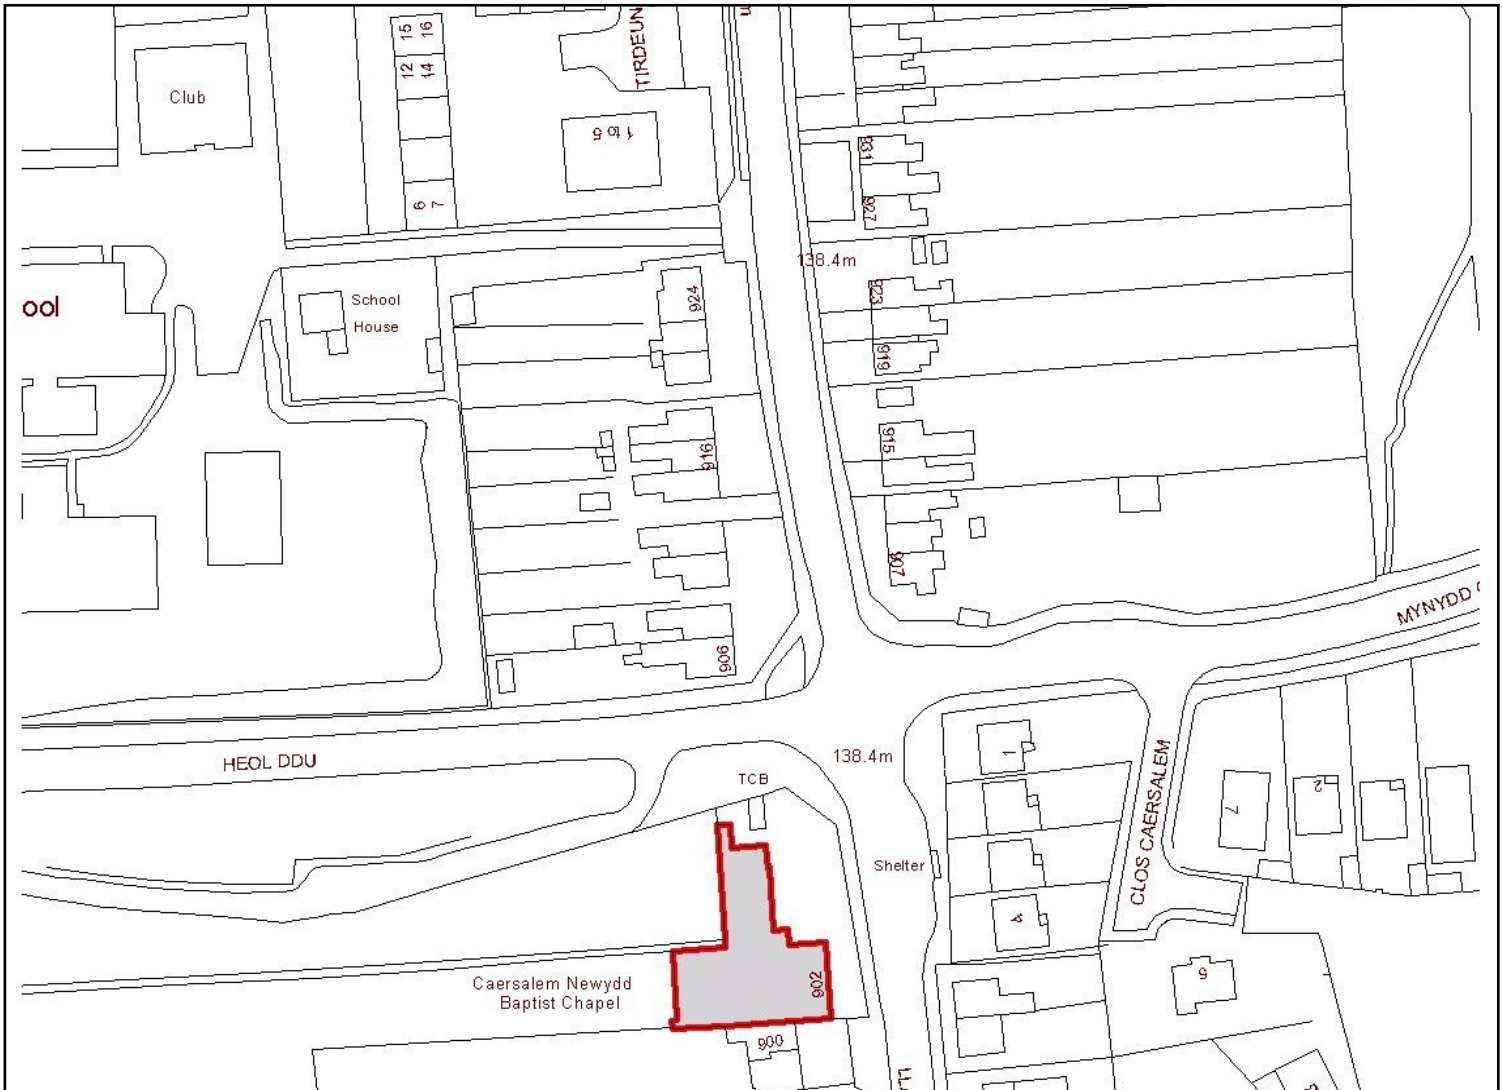

LB:342 – CAERSALEM NEWYDD BAPTIST CHAPEL
CADW REF. NO. 22085