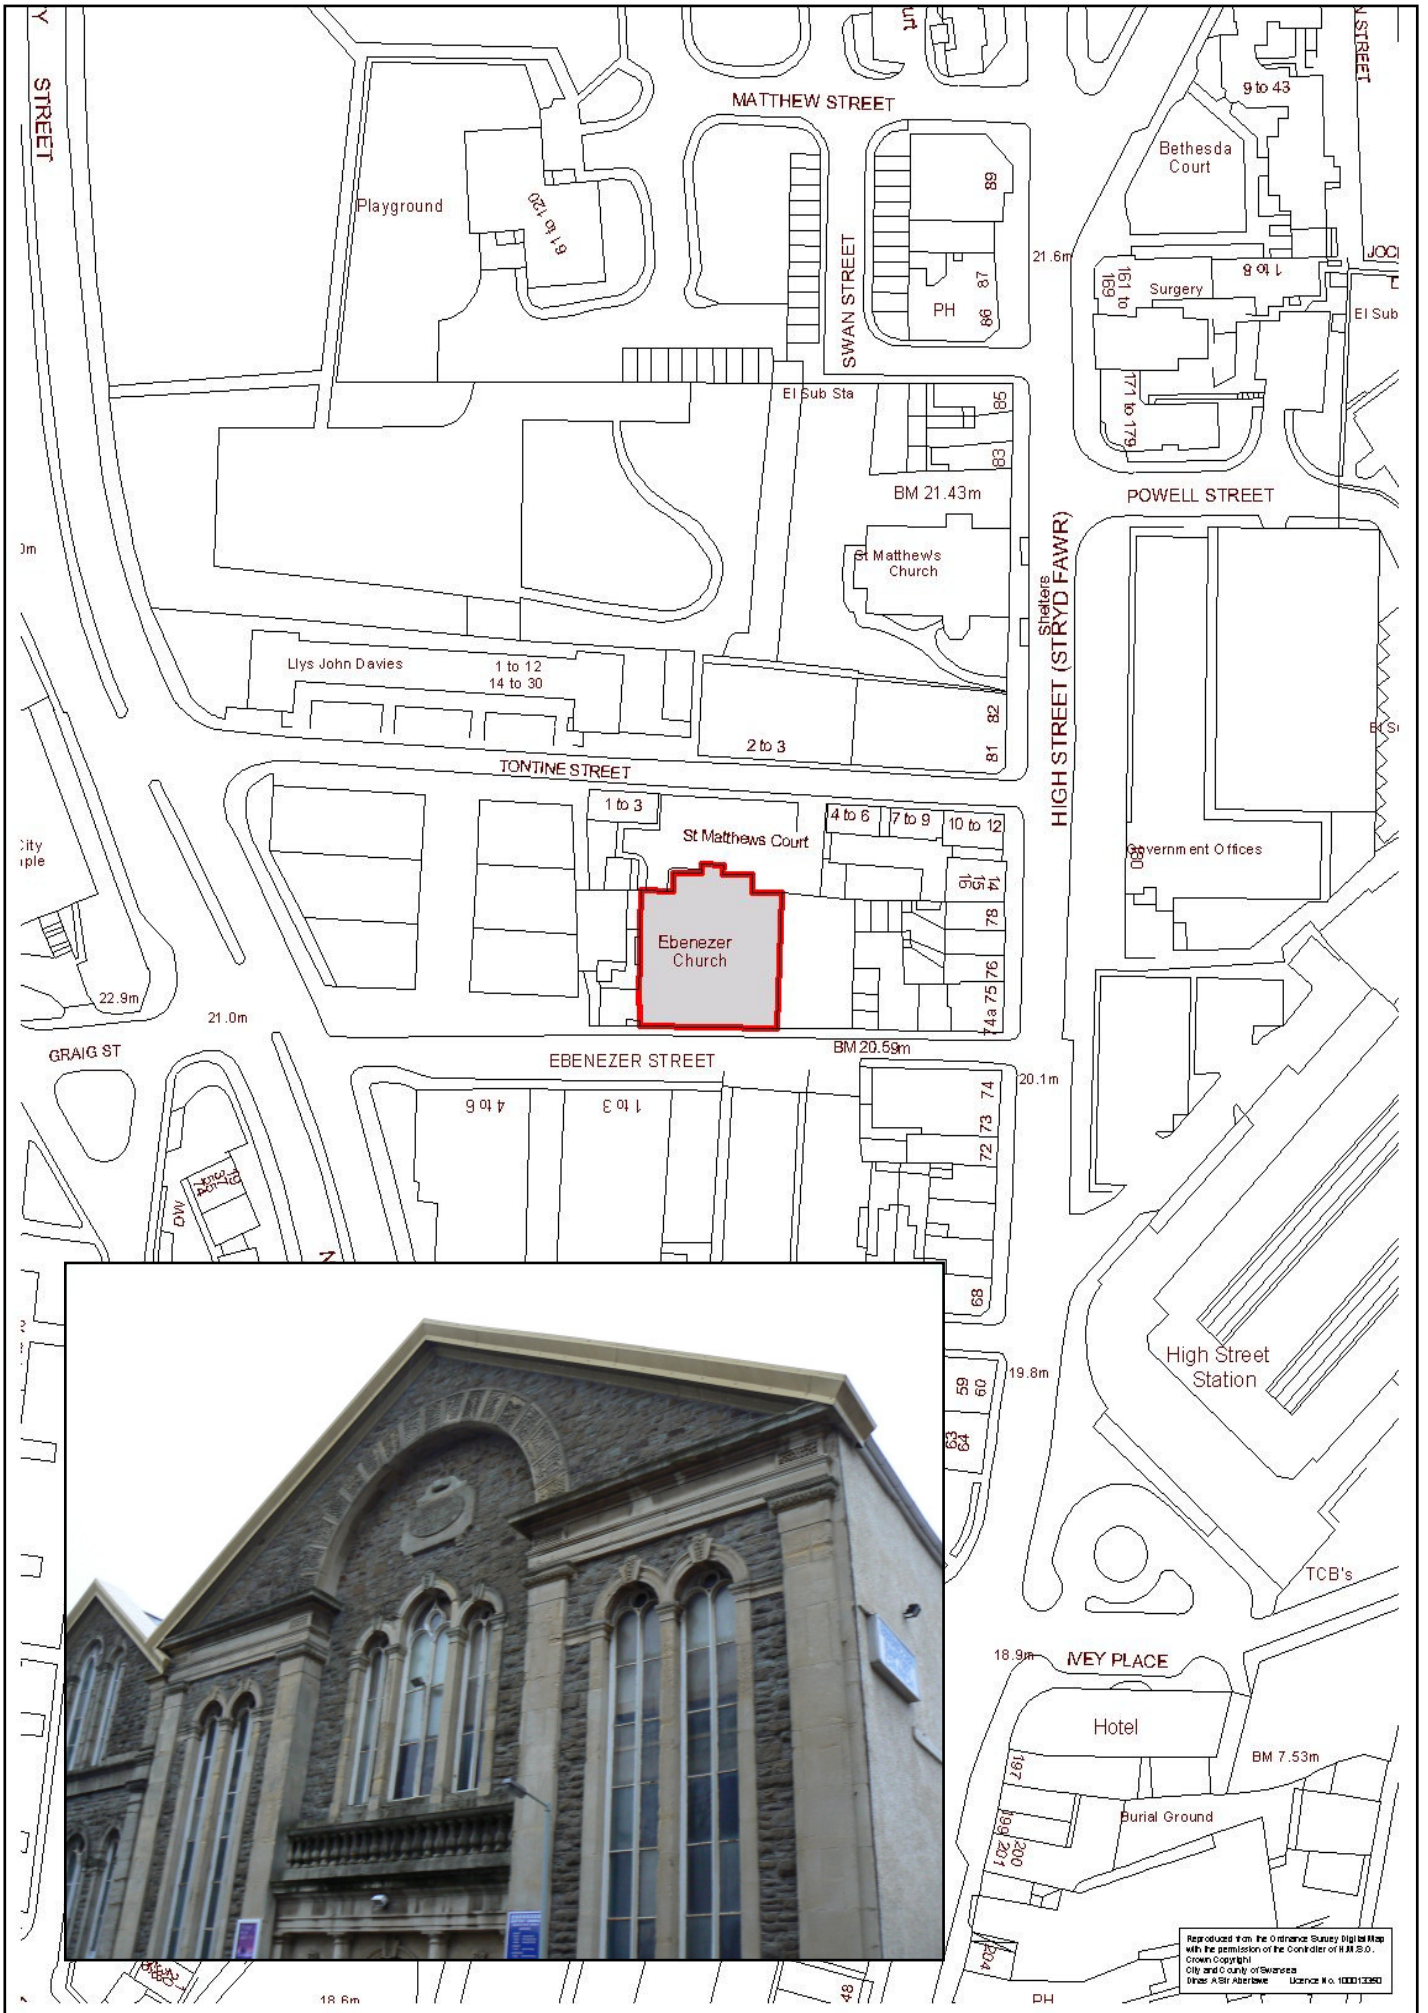

**LB:100 – EBENEZER BAPTIST CHAPEL, EBENEZER STREET
CADW REF. NO. 11574**