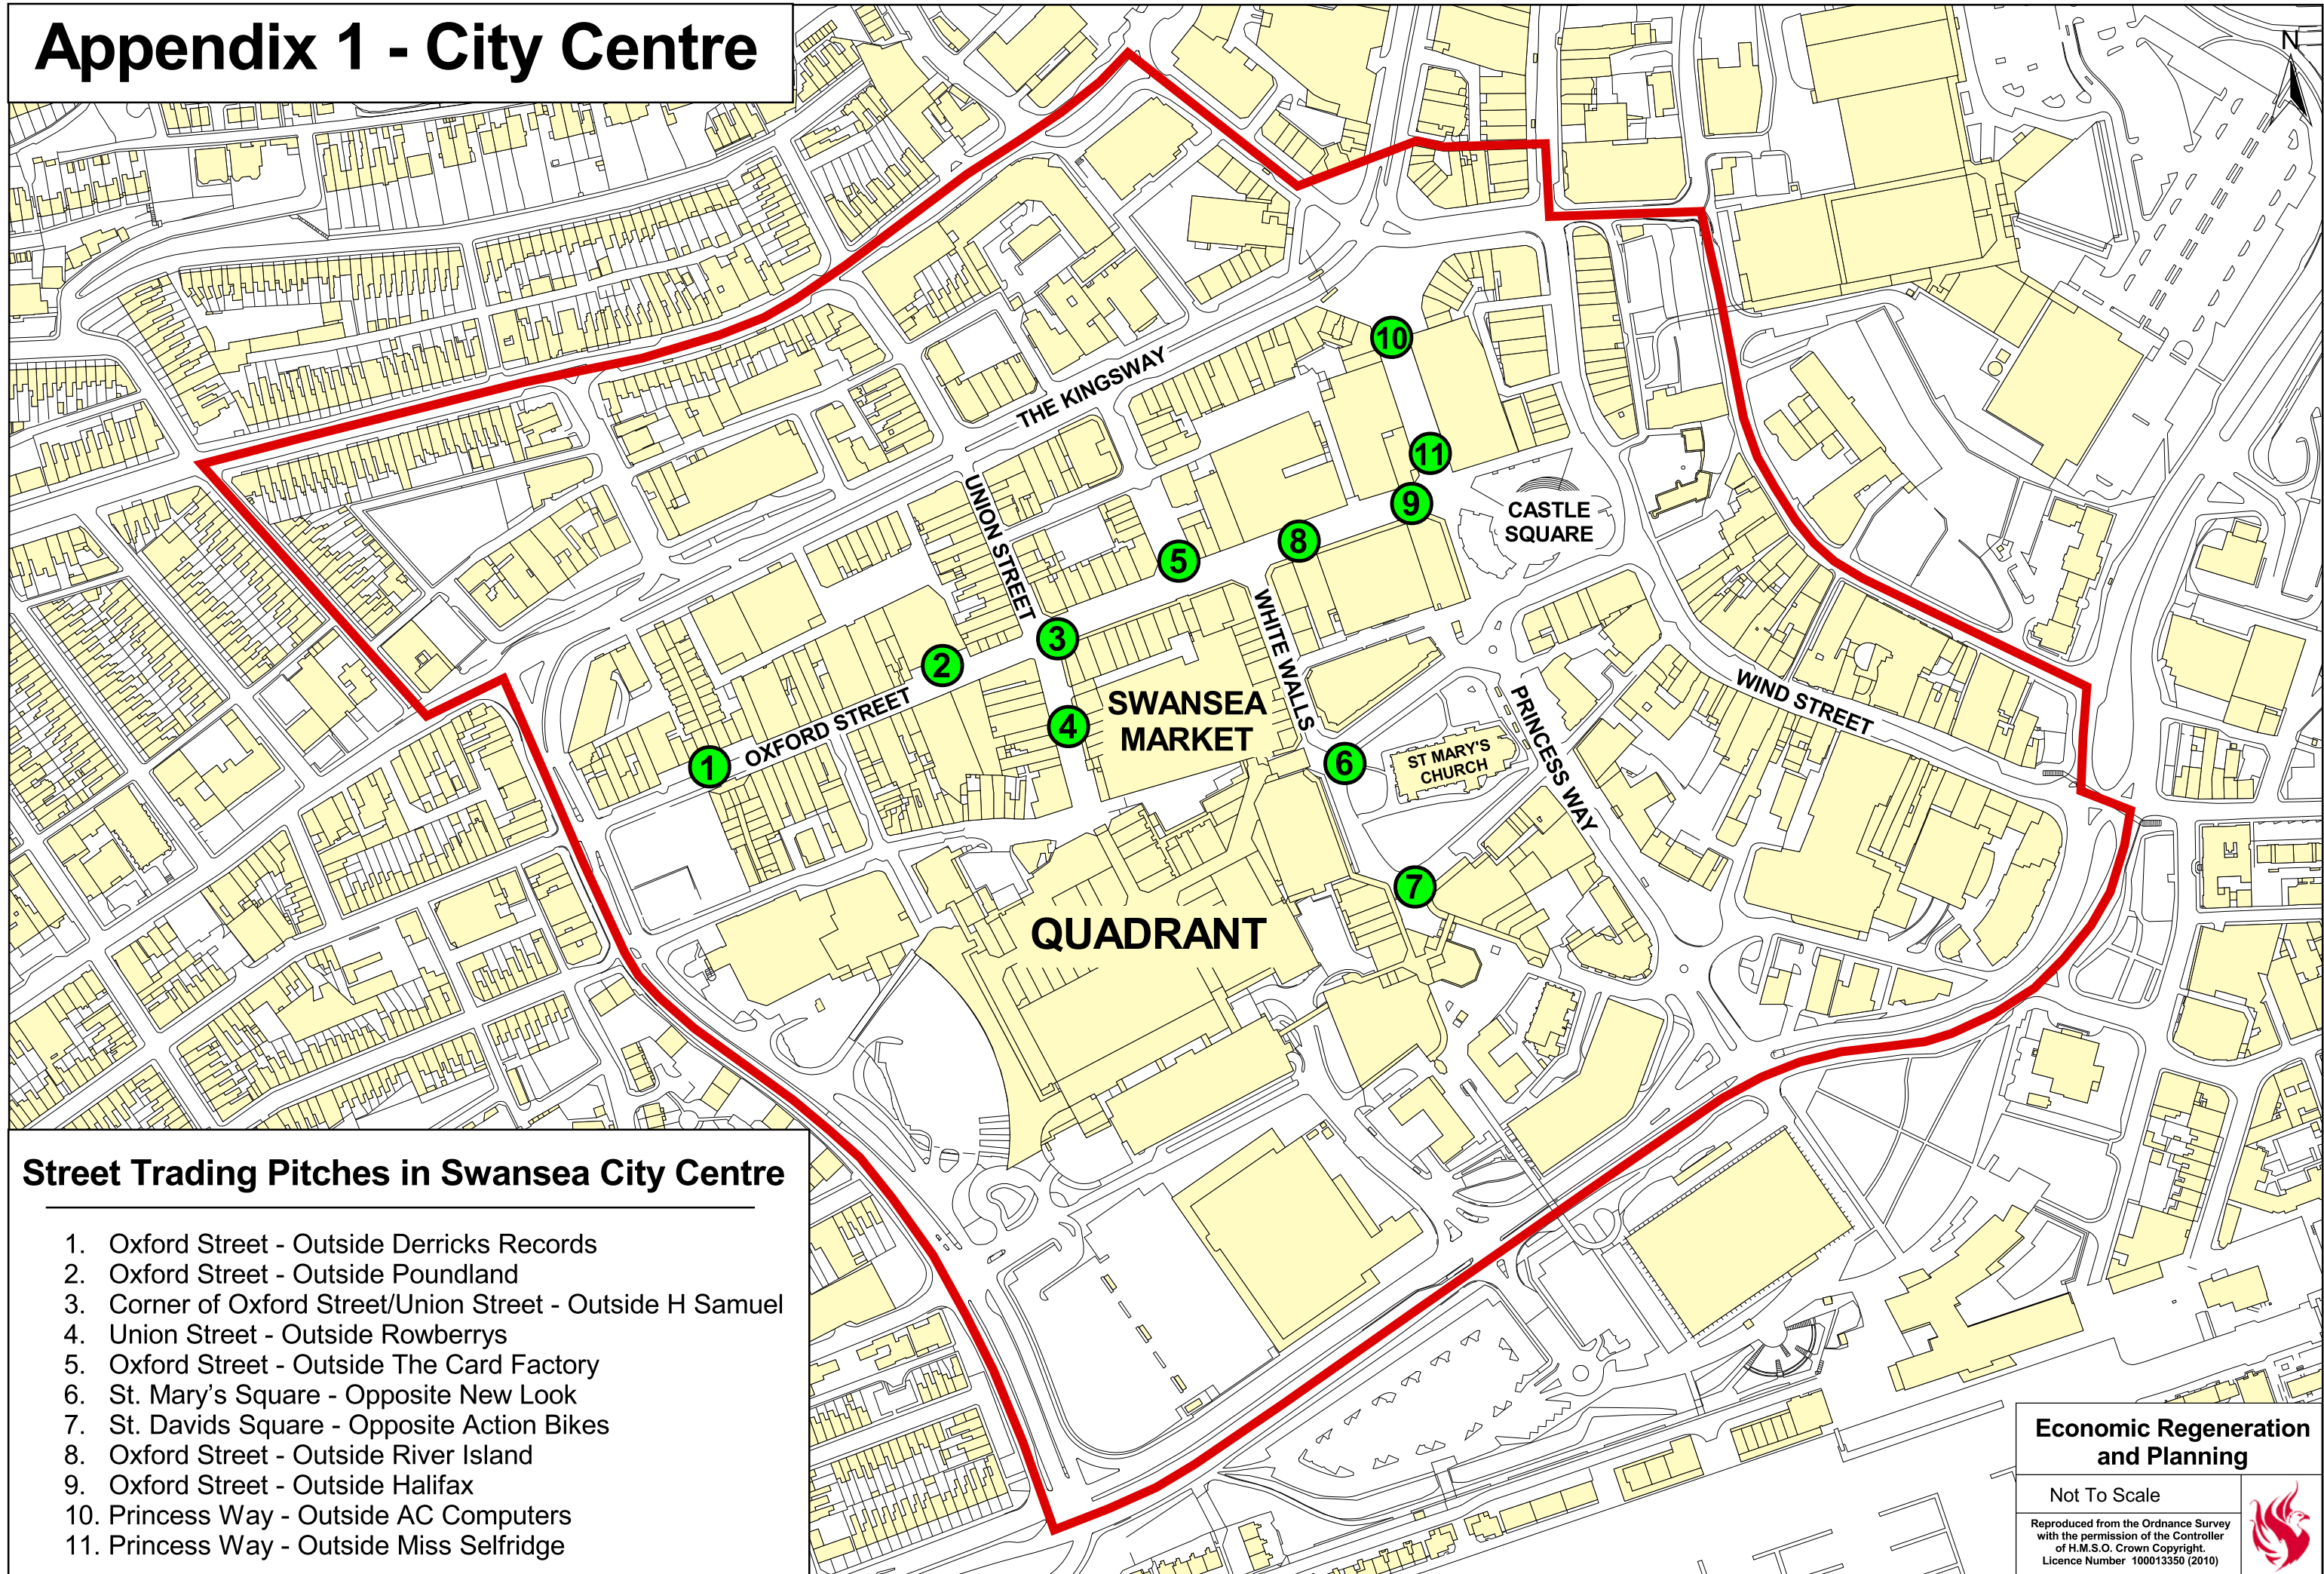

# Appendix 1 - City Centre

## Street Trading Pitches in Swansea City Centre

1. Oxford Street - Outside Derricks Records
2. Oxford Street - Outside Poundland
3. Corner of Oxford Street/Union Street - Outside H Samuel
4. Union Street - Outside Rowberrys
5. Oxford Street - Outside The Card Factory
6. St. Mary's Square - Opposite New Look
7. St. Davids Square - Opposite Action Bikes
8. Oxford Street - Outside River Island
9. Oxford Street - Outside Halifax
10. Princess Way - Outside AC Computers
11. Princess Way - Outside Miss Selfridge